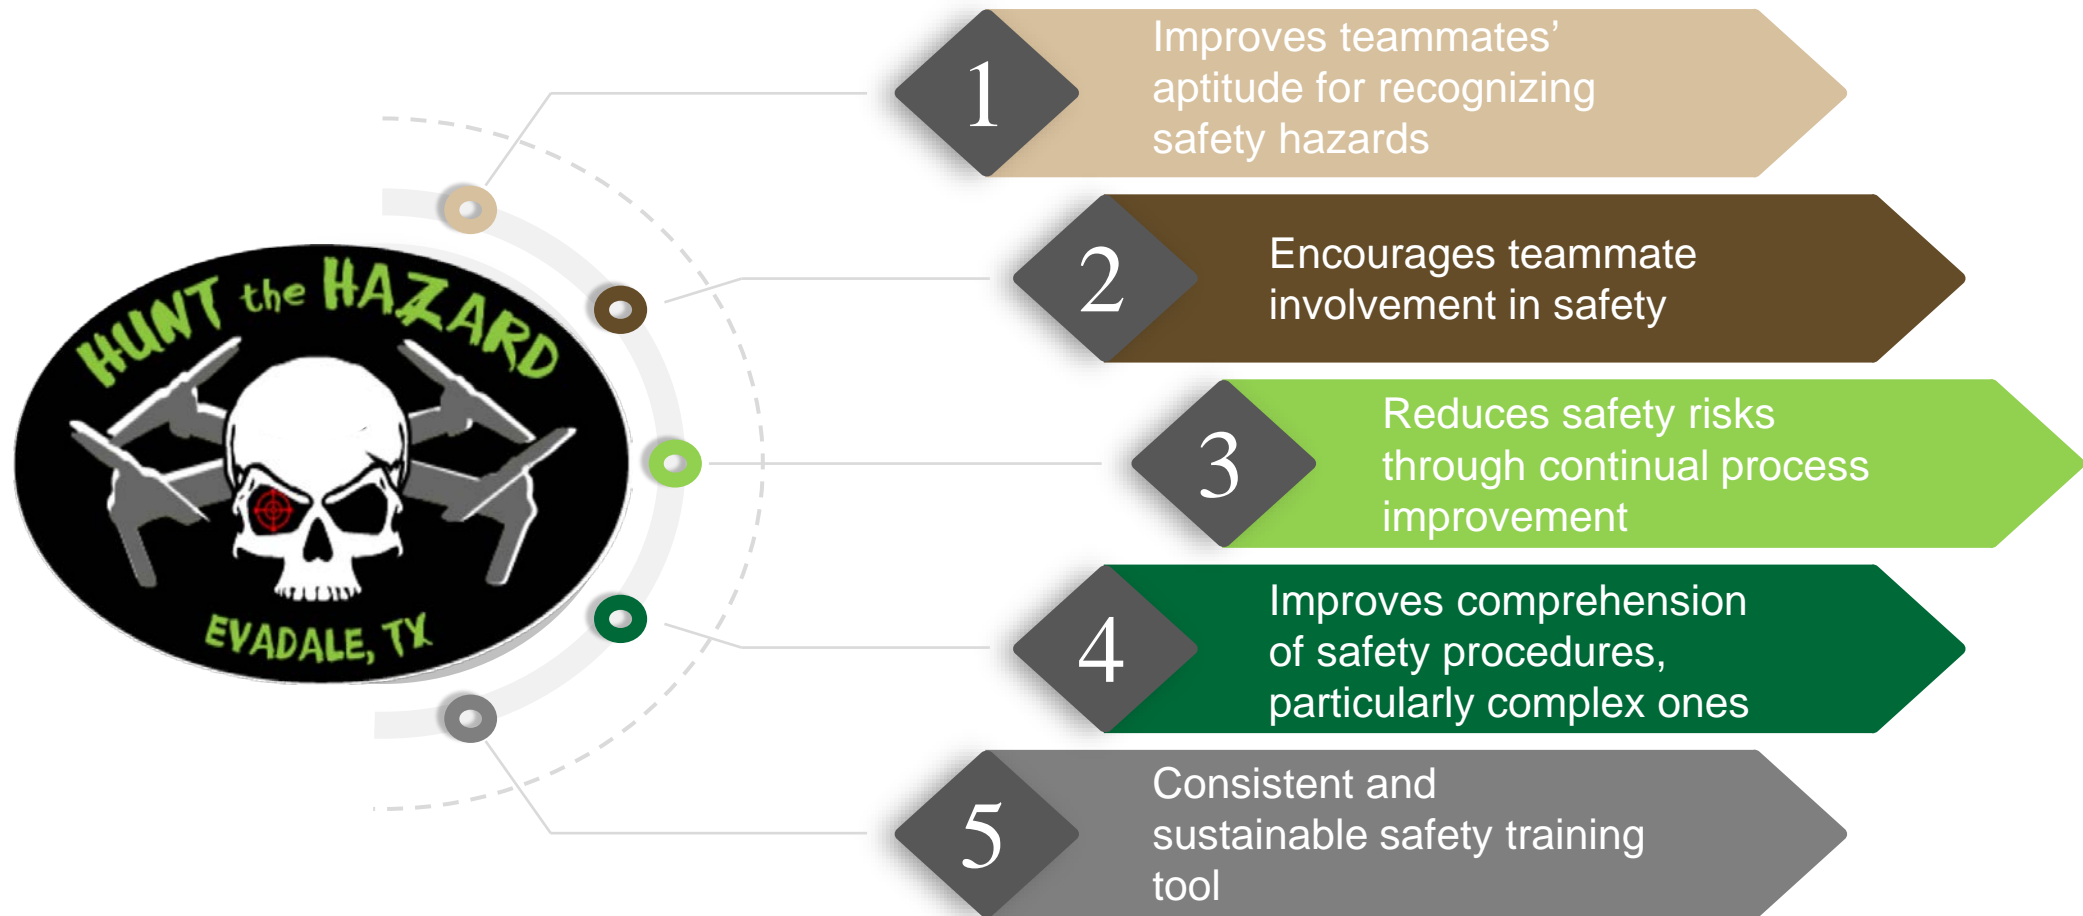

HAZARD HUNTER

VIDEO SAFETY PROGRAM

Chad White

Senior Safety Specialist - Evadale Texas

HAZARD HUNTER VIDEO PROGRAM

What is the Hazard Hunter Program?

- The Hazard Hunter Program is designed to engage employees in identifying and addressing hazards that could result in Life Changing Events or other safety incidents
- Evadale coworkers are challenged to identify exposures in the mill
- Teams of people who perform the work and/or who are closest to the exposure are asked to develop ideas for improving the safety of the situation or job task
- New and improved safety procedures resulting from this collaborative approach are filmed and placed in a video library
- Teammates are trained on the enhanced procedures using video to reinforce traditional paper SOPs

HAZARD HUNTER VIDEO PROGRAM

What are the benefits of the Hazard Hunter Program?

HAZARD HUNTER VIDEO PROGRAM

What are the Results?

Truck Inspection Dock Replacement

The program identified a significant exposure to falls from our inspection dock due to old and outdated equipment. A team was put together that designed, outsourced, and engineered a new dock that will eliminate over 7,500 PLCEs (Falls from Heights) exposures per year.

HAZARD HUNTER VIDEO PROGRAM

What are the Results?

Black Liquor Soap Tank Truck Loading Process

With the implementation of using a rolling staircase with fall prevention (handrails) instead of allowing drivers to monitor their loads from atop of their tankers we have eliminated over 1500 PLCEs (Falls from Heights) annually. The video SOP allows for us to train not only operators but tanker drivers as well to the proper use of the equipment.