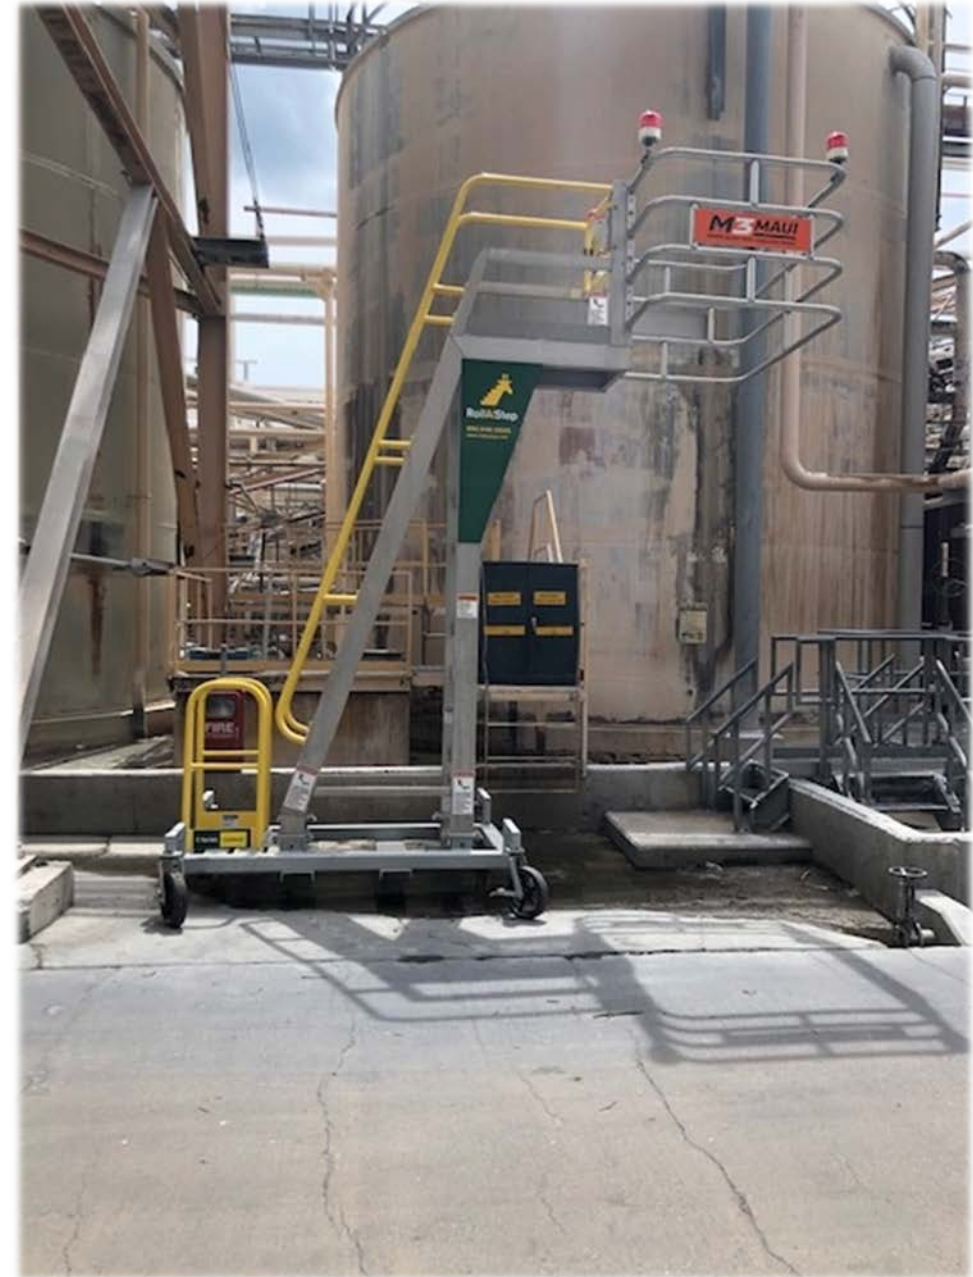

HAZARD HUNTER VIDEO PROGRAM

What are the benefits of the Hazard Hunter Program?

HAZARD HUNTER VIDEO PROGRAM

What are the Results?

Truck Inspection Dock Replacement

The program identified a significant exposure to falls from our inspection dock due to old and outdated equipment. A team was put together that designed, outsourced, and engineered a new dock that will eliminate over 7,500 PLCEs (Falls from Heights) exposures per year.

HAZARD HUNTER VIDEO PROGRAM

What are the Results?

Bulk Chemical Offloading Program

This is a safety system put in place with several layers of defense to prevent the offloading of products in tanks that could result in 4,500 PLCE (Hazardous Chemical exposure) injuries annually or significant losses in operational costs. This video SOP allows for drivers and operators to be exposed to the safety system prior to arrival at the unloading points.

HAZARD HUNTER VIDEO PROGRAM

What are the Results?

Black Liquor Soap Tank Truck Loading Process

With the implementation of using a rolling staircase with fall prevention (handrails) instead of allowing drivers to monitor their loads from atop of their tankers we have eliminated over 1500 PLCEs (Falls from Heights) annually. The video SOP allows for us to train not only operators but tanker drivers as well to the proper use of the equipment.