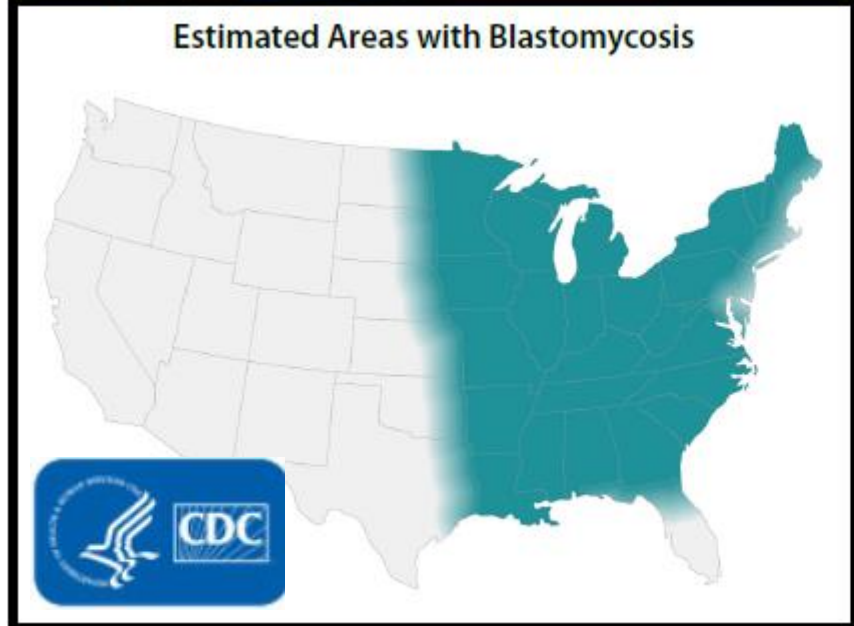

Biology of Blastomycosis?