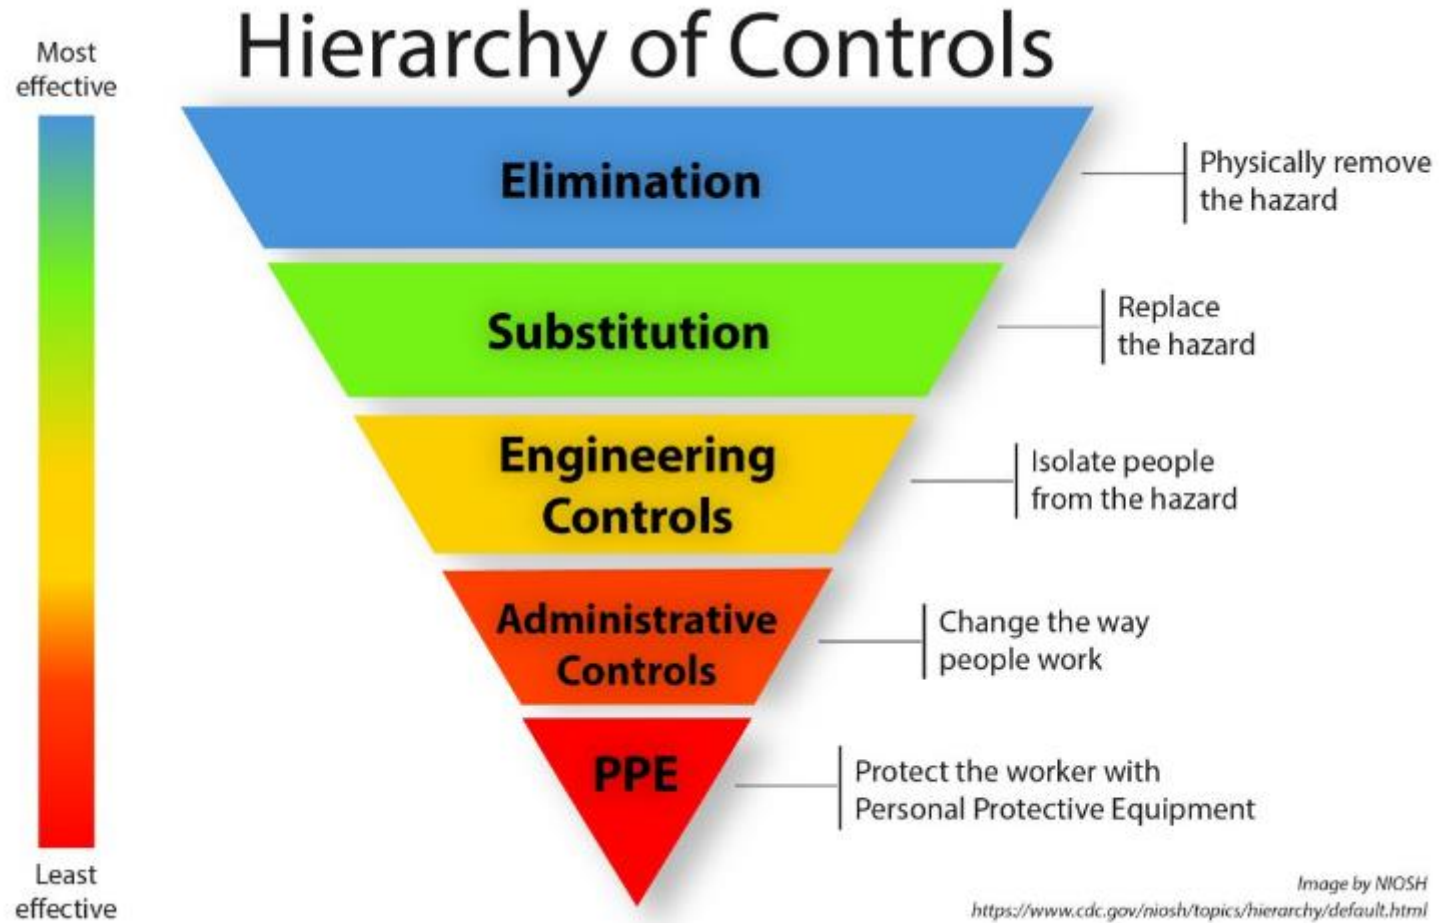

PPSA 2023

Blastomycosis

ENSAFE

The logo for ENSAFE, featuring the word "ENSAFE" in a bold, italicized, sans-serif font. Below the text is a dark blue, curved swoosh that tapers at both ends.

Mill Outbreak

Biology of Blastomycosis?

Sampling or Lab Analysis?

Prevention

Questions?