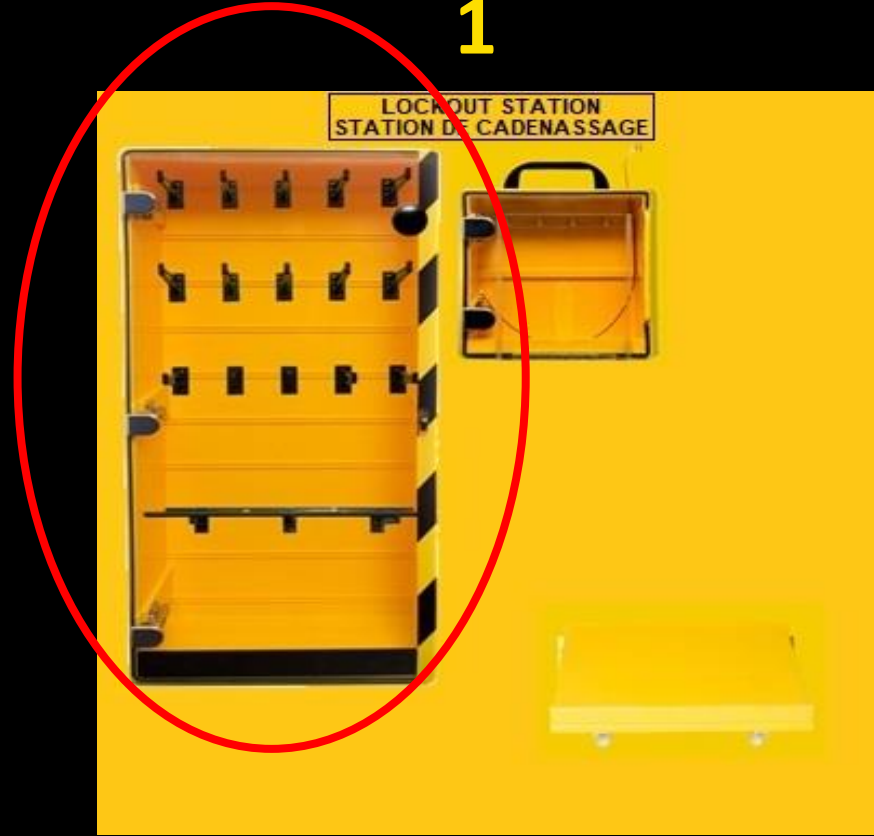

Fabtech ID

YOUR ONE-STOP-SHOP FOR LOCKOUT/TAGOUT

VIDEO / LOTO STATION

Lockout/Tagout Station Standard formats

1

40" x 48"

2

48" x 48"

3

60" x 48"

Storage Cabinets

1

2

Fixed Station

- 🔒 Chemically inert
- 🔒 Rustproof
- 🔒 Unbreakable & resistant
- 🔒 Non-conductive
- 🔒 Yellow, easily spotted
- 🔒 Easy maintenance & cleaning

Mobile Station