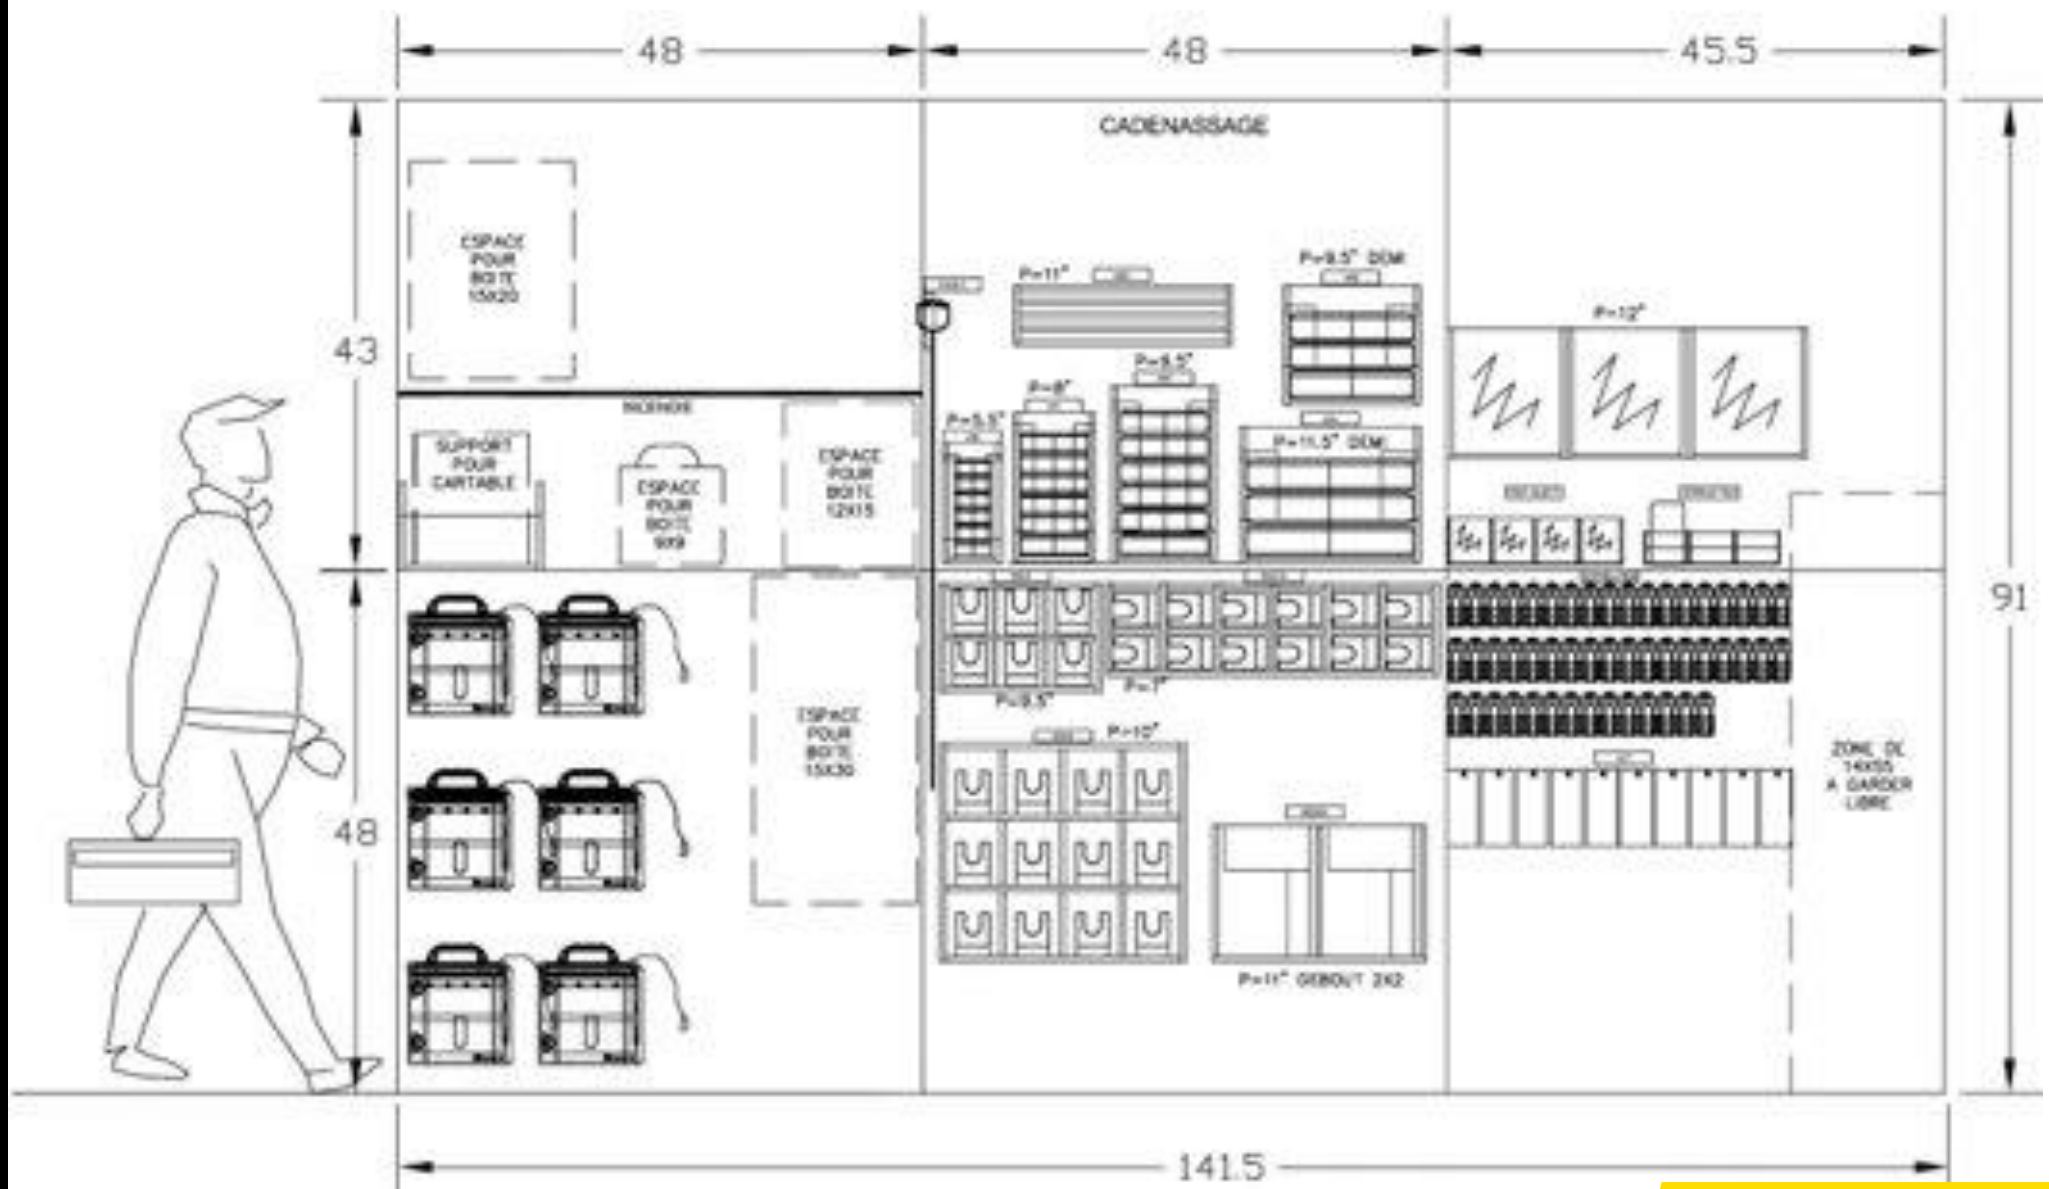

Fabtech ID

YOUR ONE-STOP-SHOP FOR LOCKOUT/TAGOUT

VIDEO / LOTO STATION

Lockout/Tagout Station Standard formats

1

40" x 48"

2

48" x 48"

3

60" x 48"

Storage Cabinets

1

2

Fixed Station

- 🔒 Chemically inert
- 🔒 Rustproof
- 🔒 Unbreakable & resistant
- 🔒 Non-conductive
- 🔒 Yellow, easily spotted
- 🔒 Easy maintenance & cleaning

Mobile Station